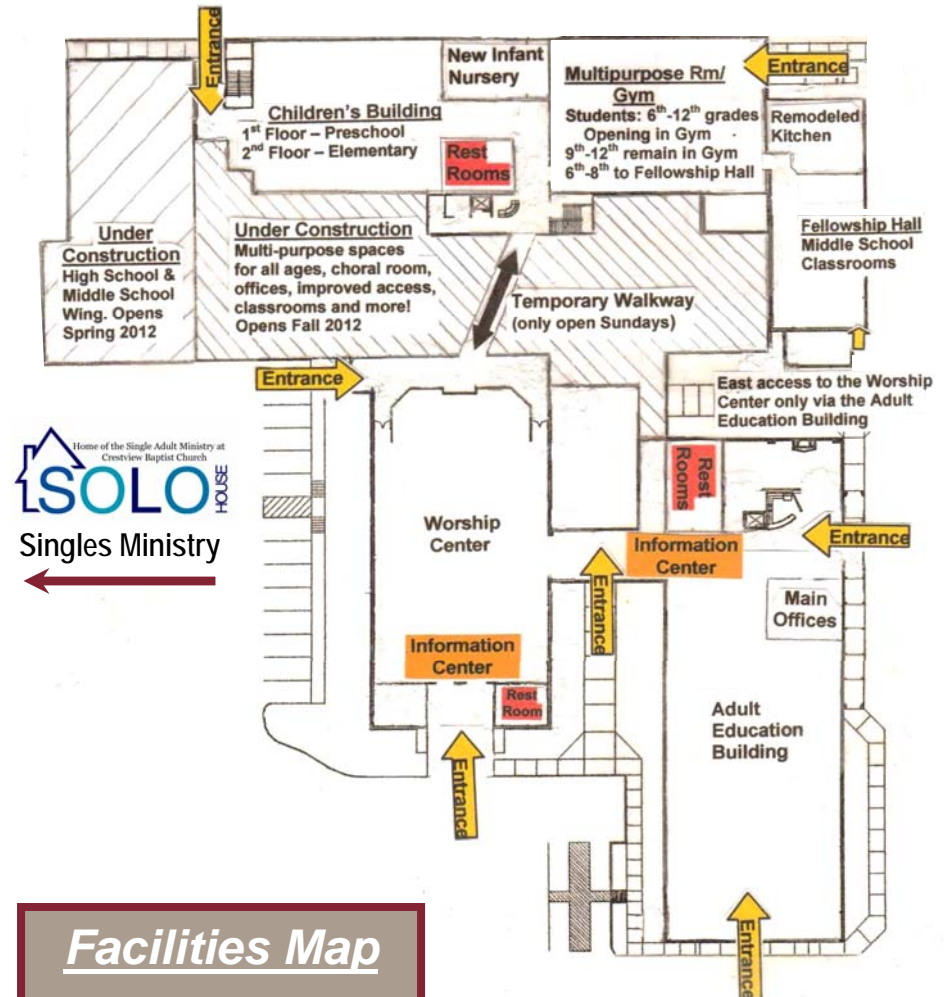

RENOVATIONS UNDERWAY!!

You will notice a little more “dust” these days as renovations have begun!

What to expect during 2012:

- **A newly expanded and redesigned kitchen** will be in service in February.
- **New nursery space** will be completed and ready for use in February.
- **New Student Ministry classrooms** will be ready for use by Spring.
- **Total Renovation Project** including new multi-purpose spaces to accommodate all ages and activities, choral room, added classrooms, offices and more.

ALL COMPLETED AND READY FOR USE DURING 2012!

*These are exciting days at Crestview!
Don't Miss Out.
Join us each Sunday*

Worship 8:30a.m. 11:00a.m. & 6:30p.m.
Children's Worship 11:00a.m.

For further information on our ministries and schedules, check out our web page at:

www.peoplesharingjesus.com

2300 Williams Drive, Georgetown, TX 78628
(512)863-6576

Additional Parking available at business lots next door

Williams Drive

Facilities Map

*To help you “navigate” during construction.
Need help? Just ask!
We'd love to assist you.*

Additional Parking available in grass area